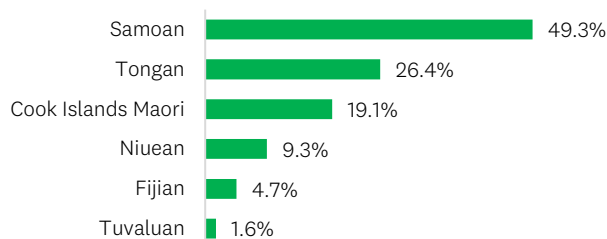

The number of Pacific Peoples has increased since 2018

At the 2023 Census there were 275,079 usual residents in Auckland who identified with a Pacific Peoples ethnicity (16.6% of Auckland's population). This is an increase of 31,113 people, or 12.8%, since the 2018 Census. The Pacific Peoples population has grown more rapidly than the wider Auckland population (5.4%).

Population growth by ethnic group (2018 to 2023)

MELAA refers to Middle Eastern, Latin American and African. People could choose more than one ethnicity and therefore categories are not exclusive.

275,079

identified as Pacific Peoples in 2023

+31,113 (+12.8%)

since the 2018 Census

Samoan is the largest ethnicity within the Pacific Peoples group

The broad Pacific Peoples ethnic group in Auckland is diverse. Those who identify as Samoan account for 49.3%. Those who identify as Tongan (26.4%) and Cook Island Māori (19.1%) are also relatively large groups.

Largest Pacific Peoples ethnic groups living in Auckland

Percentages are within the total Pacific Peoples ethnic group in Auckland. Only includes those groups with a percentage 1% and over. People could choose more than one ethnicity and therefore categories are not exclusive.