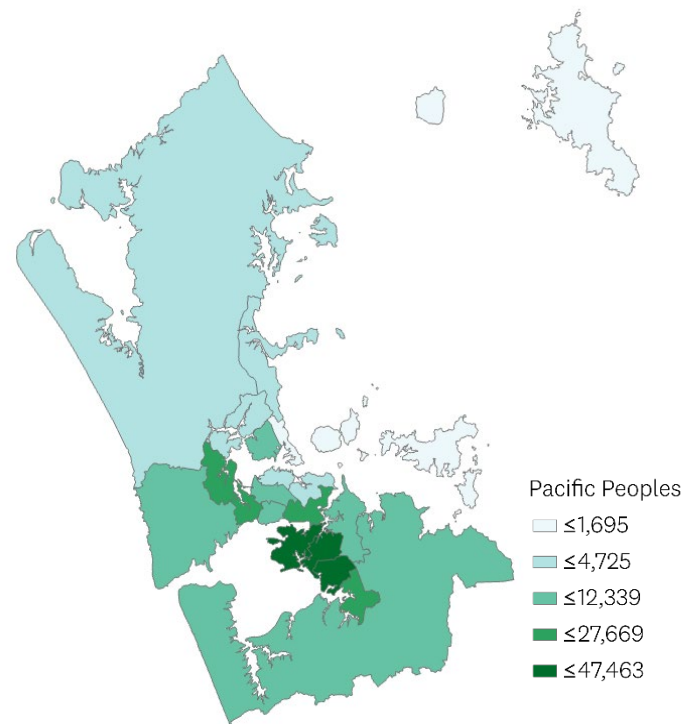

There has been a slight increase in the proportion of Aucklanders who are Pacific Peoples

In 2023, 16.6% of the total usually resident population in Auckland identified with a Pacific ethnicity, compared with 15.5% at the 2018 Census.

People could choose more than one ethnicity and therefore categories are not exclusive. Percentages will add to more than 100.

As shown in the table below, Pacific Peoples represent a large proportion of the usual residents in Māngere-Ōtāhuhu (60.4%), Ōtara-Papatoetoe (48.7%), and Manurewa (39.9%) local boards.

Pacific population by local board (2023)

Local Board (ordered north to south)	Number	%	Distribution of Pacific population (%)
Rodney	3,324	4.3	1.2
Hibiscus and Bays	2,790	2.4	1.0
Upper Harbour	2,418	3.1	0.9
Kaipātiki	5,835	6.6	2.1
Devonport-Takapuna	1,695	2.9	0.6
Henderson-Massey	27,669	22.2	10.1
Waitākere Ranges	7,104	13.2	2.6
Aotea / Great Barrier	27	2.2	0.0
Waiheke	333	3.6	0.1
Waitematā	4,725	5.8	1.7
Whau	16,050	19.7	5.8
Albert-Eden	8,343	8.6	3.0
Puketāpapa	8,931	15.7	3.2
Ōrākei	3,072	3.7	1.1
Maungakiekie-Tāmaki	20,190	25.9	7.3
Howick	12,339	8.0	4.5
Māngere-Ōtāhuhu	47,463	60.4	17.3
Ōtara-Papatoetoe	42,381	48.7	15.4
Manurewa	39,450	39.9	14.3
Papakura	14,811	20.5	5.4
Franklin	6,129	7.3	2.2
Auckland total	275,079	16.6	100.0

The map below shows a visual representation of the first column of the previous table. The majority of the Pacific Peoples population live in southern Auckland.

Number of usual residents identifying with a Pacific Peoples ethnic group, by local board (2023)