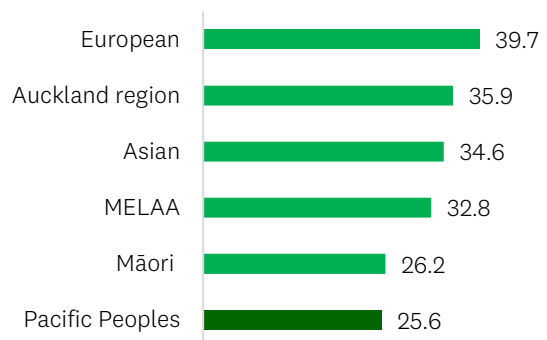

Median age (2023) (years)

Further information

This document was prepared in November 2024 by the Social and Economic Research and Evaluation team at Auckland Council as part of a series of [census summaries](#), available on Knowledge Auckland (www.knowledgeauckland.org.nz). For further information or queries on the census please contact us at census@aucklandcouncil.govt.nz.