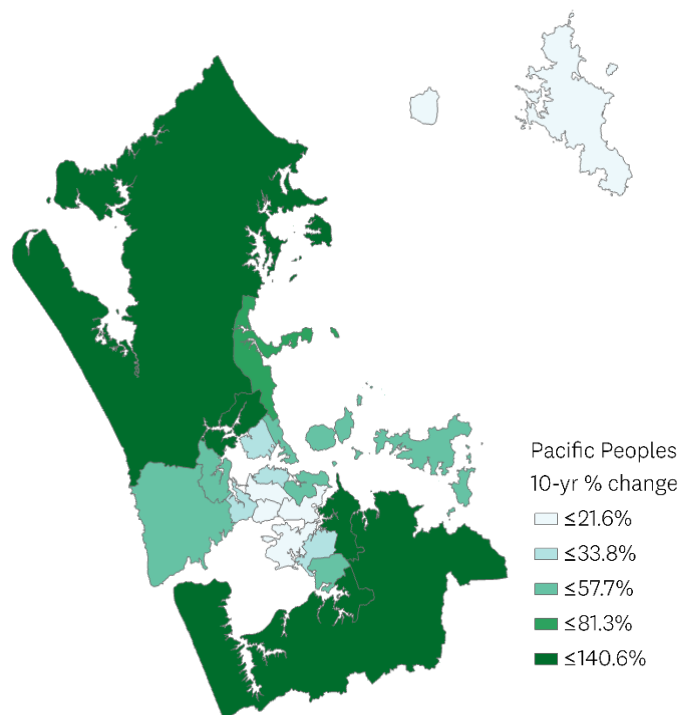

People could choose more than one ethnicity and therefore categories are not exclusive. Percentages will add to more than 100.

As shown in the table below, Pacific Peoples represent a large proportion of the usual residents in Māngere-Ōtāhuhu (60.4%), Ōtara-Papatoetoe (48.7%), and Manurewa (39.9%) local boards.

Pacific population by local board (2023)

Local Board (ordered north to south)	Number	%	Distribution of Pacific population (%)
Rodney	3,324	4.3	1.2
Hibiscus and Bays	2,790	2.4	1.0
Upper Harbour	2,418	3.1	0.9
Kaipātiki	5,835	6.6	2.1
Devonport-Takapuna	1,695	2.9	0.6
Henderson-Massey	27,669	22.2	10.1
Waitākere Ranges	7,104	13.2	2.6
Aotea / Great Barrier	27	2.2	0.0
Waiheke	333	3.6	0.1
Waitematā	4,725	5.8	1.7
Whau	16,050	19.7	5.8
Albert-Eden	8,343	8.6	3.0
Puketāpapa	8,931	15.7	3.2
Ōrākei	3,072	3.7	1.1
Maungakiekie-Tāmaki	20,190	25.9	7.3
Howick	12,339	8.0	4.5
Māngere-Ōtāhuhu	47,463	60.4	17.3
Ōtara-Papatoetoe	42,381	48.7	15.4
Manurewa	39,450	39.9	14.3
Papakura	14,811	20.5	5.4
Franklin	6,129	7.3	2.2
Auckland total	275,079	16.6	100.0

The map below shows a visual representation of the first column of the previous table. The majority of the Pacific Peoples population live in southern Auckland.

Number of usual residents identifying with a Pacific Peoples ethnic group, by local board (2023)

The following map shows that between 2013 and 2023 the largest percentage changes were in Franklin (+141%), Papakura (+139%) and Rodney (+139%).

Percentage change of usual residents identifying with a Pacific Peoples ethnic group, by local board (2013-2023)