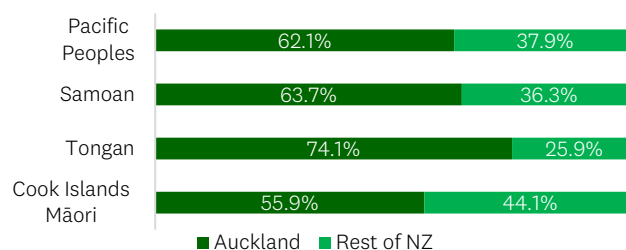

Proportion of Pacific populations living in Auckland