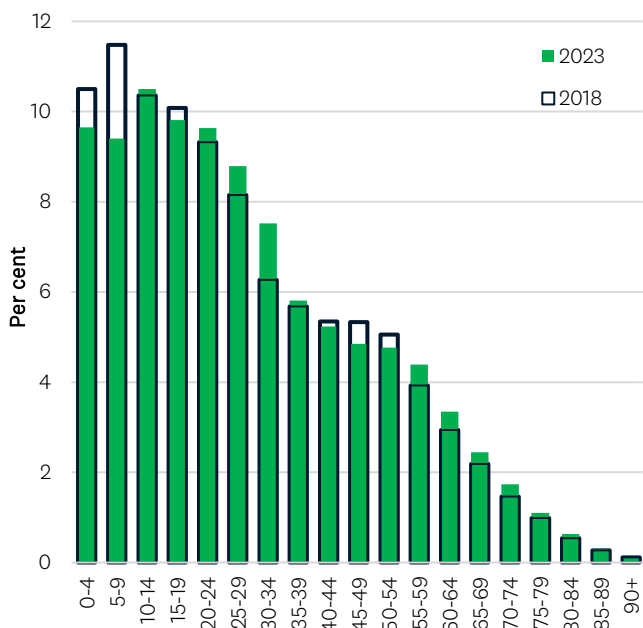

Auckland's Pacific Peoples population is relatively young

As the age structure chart shows below, Auckland's Pacific Peoples population has a youthful structure. In 2023, almost a third (29.5%) were aged under 14, a significantly higher proportion than among the non-Pacific population (17.2%).

However, the population is also showing an ageing effect. The proportion under 14 was slightly down from 32.3% in 2018 to 29.5% (-8.6%). The largest change was in those aged 5-9, which decreased from 11.5% in 2018 to 9.4% (-18.1%).

A relatively small proportion (6.3%) were aged 65 years or older, compared to 14.6% of the non-Pacific population. However, the 28.2% growth rate in this age group was faster than that of Pacific Peoples overall (12.8%).

Pacific Peoples age structure (2018 compared with 2023)

Pacific Peoples ethnicity by broad age group, compared to the rest of the Auckland population (2023)

Age	Pacific		Rest of Auckland	
	Numbers	%	Numbers	%
0-14	81,270	29.5	237,573	17.2
15-64	176,418	64.1	941,472	68.2
65 +	17,397	6.3	202,356	14.6
Total	275,085	100.0	1,381,401	100.0

In 2023, the Auckland Pacific Peoples population included:

81,270
children aged under 15 years
+2385 (+3.0%)
since the 2018 Census

17,397
usual residents aged over 65
+3831 (+28.2%)
since the 2018 Census

The median age of the Pacific Peoples population in Auckland was 25.6 years (the youngest of all the main ethnic groups), compared with 24.0 years in 2018. The median age for the entire Auckland population was 35.9 years in 2023.