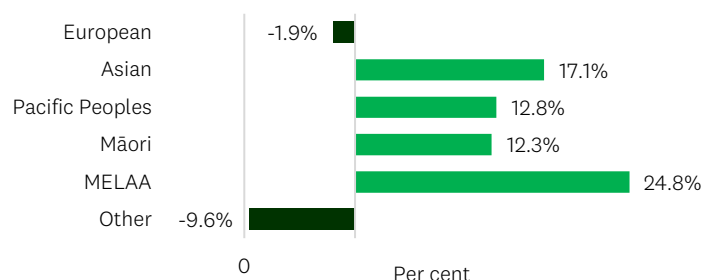

2023 Census results

Pacific Peoples in Auckland

About the 2023 Census

The 2023 New Zealand Census of Population and Dwellings was held on 7 March 2023.

This is the official count by Stats NZ of how many people and dwellings there are in New Zealand. It provides a snapshot of New Zealand on census day. Stats NZ used a combined census model in 2023 to produce the highest possible data quality. For more information on what this involved, go to:

www.stats.govt.nz/topics/using-a-combined-census-model-for-the-2023-census/.

This summary report provides an overview of results from the census for the Pacific Peoples ethnic group. Ethnicity is self-reported, and a person can be part of more than one ethnic group.

The number of Pacific Peoples has increased since 2018

At the 2023 Census there were 275,079 usual residents in Auckland who identified with a Pacific Peoples ethnicity (16.6% of Auckland's population). This is an increase of 31,113 people, or 12.8%, since the 2018 Census. The Pacific Peoples population has grown more rapidly than the wider Auckland population (5.4%).

Population growth by ethnic group (2018 to 2023)