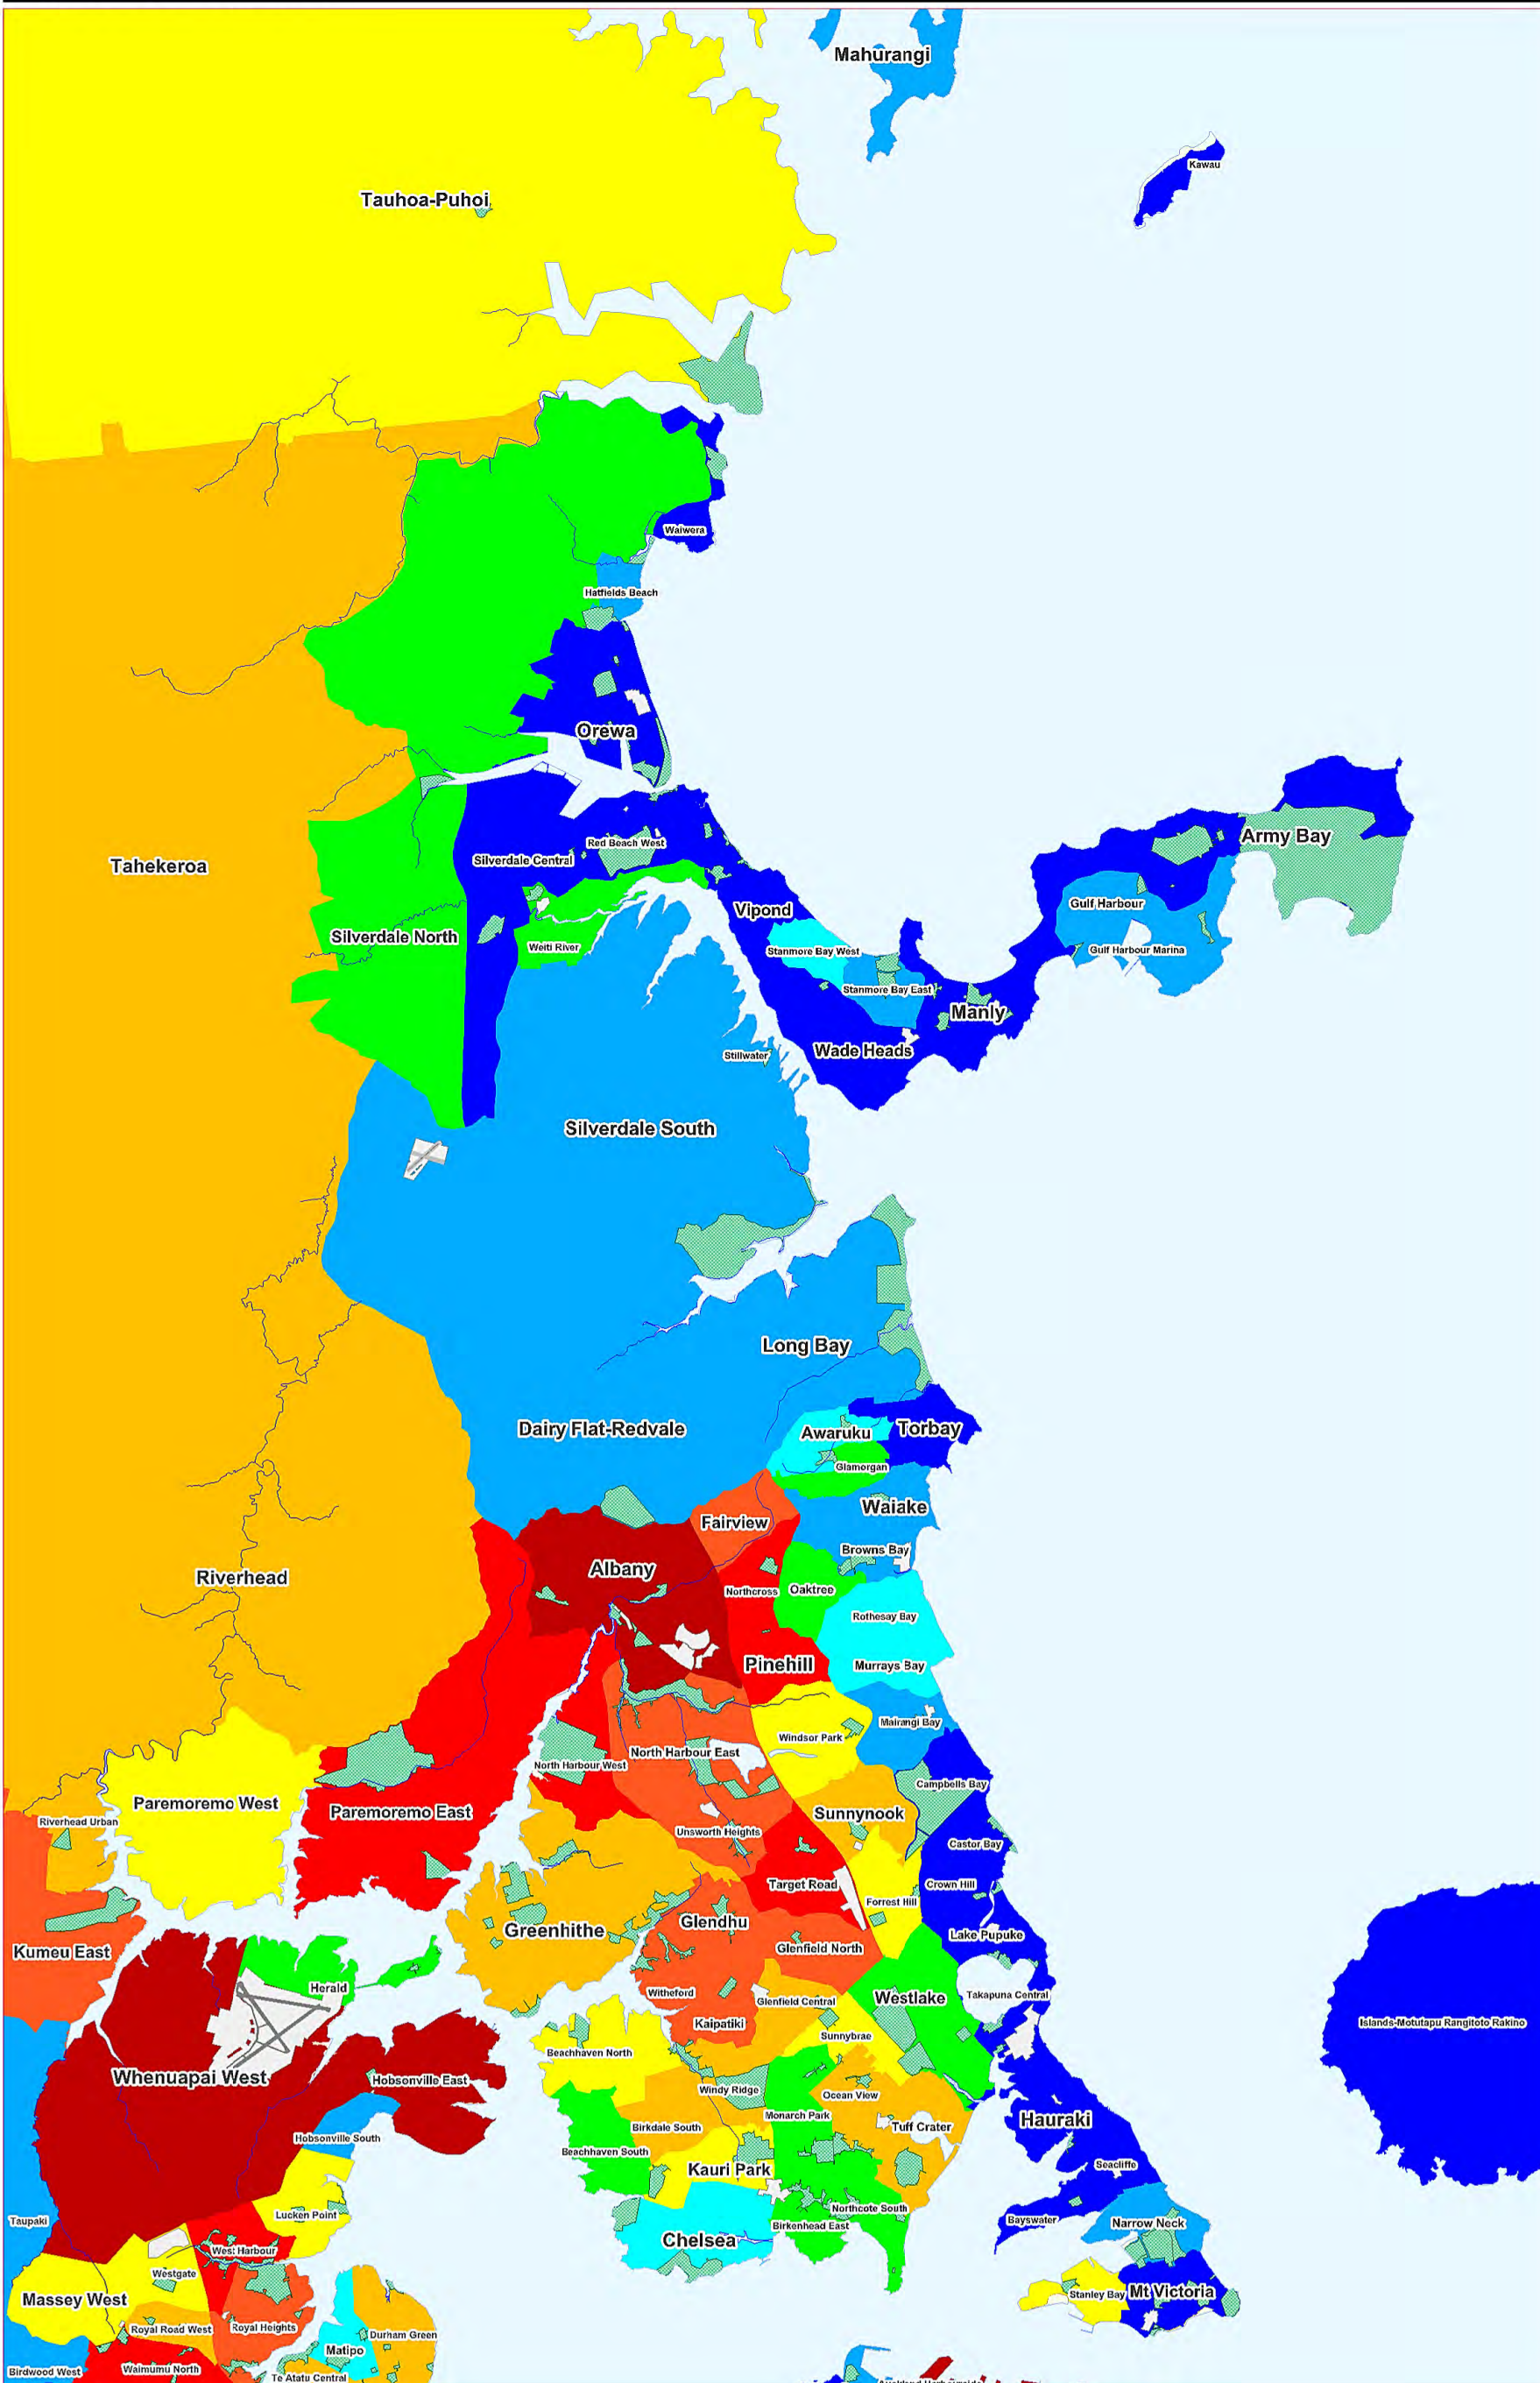

Likelihood of Voting in Local Government Elections - North Shore

Landmark

- Shop
- Park&Reserve
- Built-up Area
- Land
- River/Stream
- Lake/Sea

Likelihood of Voting

- High
- Low

06/04/2016

Reachmedia NZ Ltd
Ph 0800 REACH US
0800 7322487
www.reachmedia.co.nz
email: info@reachmedia.co.nz

Digital map data supplied by Critchlow Associates Ltd.
Household quantity data supplied by New Zealand Post
This map remains the intellectual property of Reachmedia NZ Ltd, and may not be reproduced, published, or forwarded on to any third party without written consent from Reachmedia NZ Ltd.